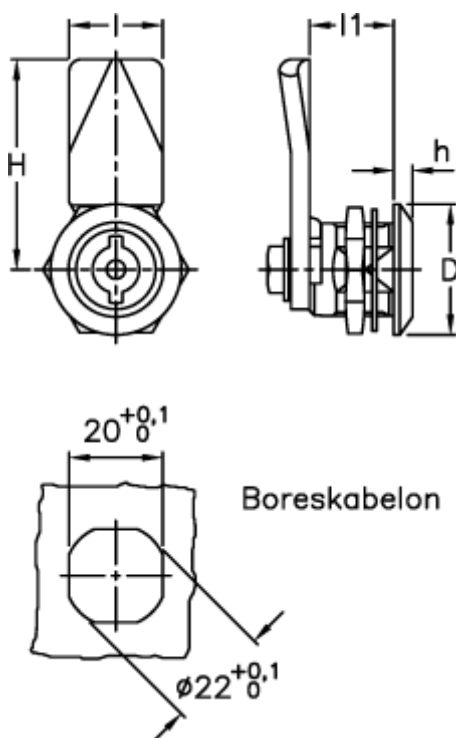

Data Sheet

Article number: 2310421331

Description: E+G Latch w/recessed key
CQ/A-45-18-SST

Measures

D = 28

H = 45

h = 4

l = 20

l1 = 18